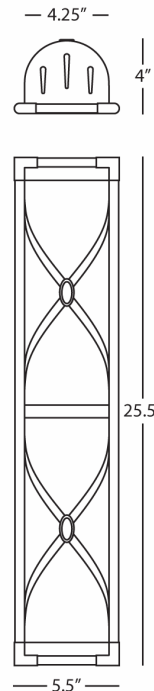

CHASE

1987

Double Shade Bath Strip

4-60W Max.

Bulb Type: B11 Torpedo

Direct Wire Only

Antique Brass Finish over Steel

Frosted White Cased Glass Shades

Can Be Mounted Horizontally or Vertically

FINISH OPTIONS:

D1987 - Dark Antique Nickel

S1987 - Polished Nickel

Z1987 - Deep Patina Bronze

**** Available for Quick SHIP ****